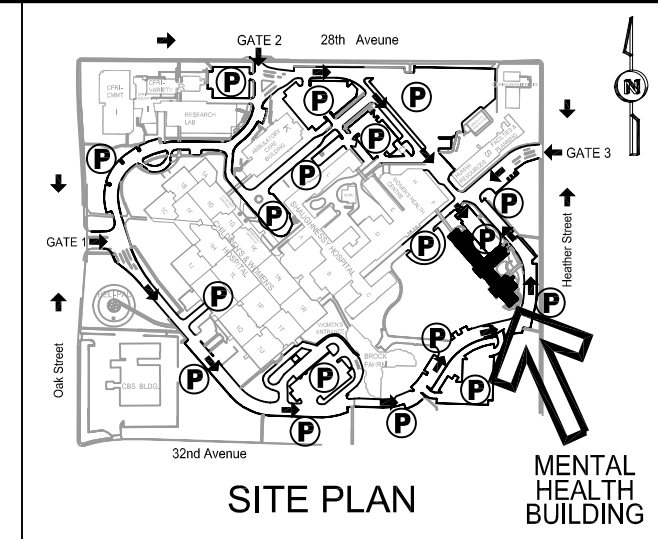

# MENTAL HEALTH BUILDING

4555 Heather Street, Vancouver, B.C. V6H 3N1

## LEVEL P1 (FIRST) FLOOR MAP

### LEGEND

-  INFORMATION
-  WASHROOMS
-  STAIR
-  ELEVATOR

V:\Drawing\_files\BUILDINGS\MENTAL HEALTH\FIRST.dwg, 4/24/2007 2:38:05 PM