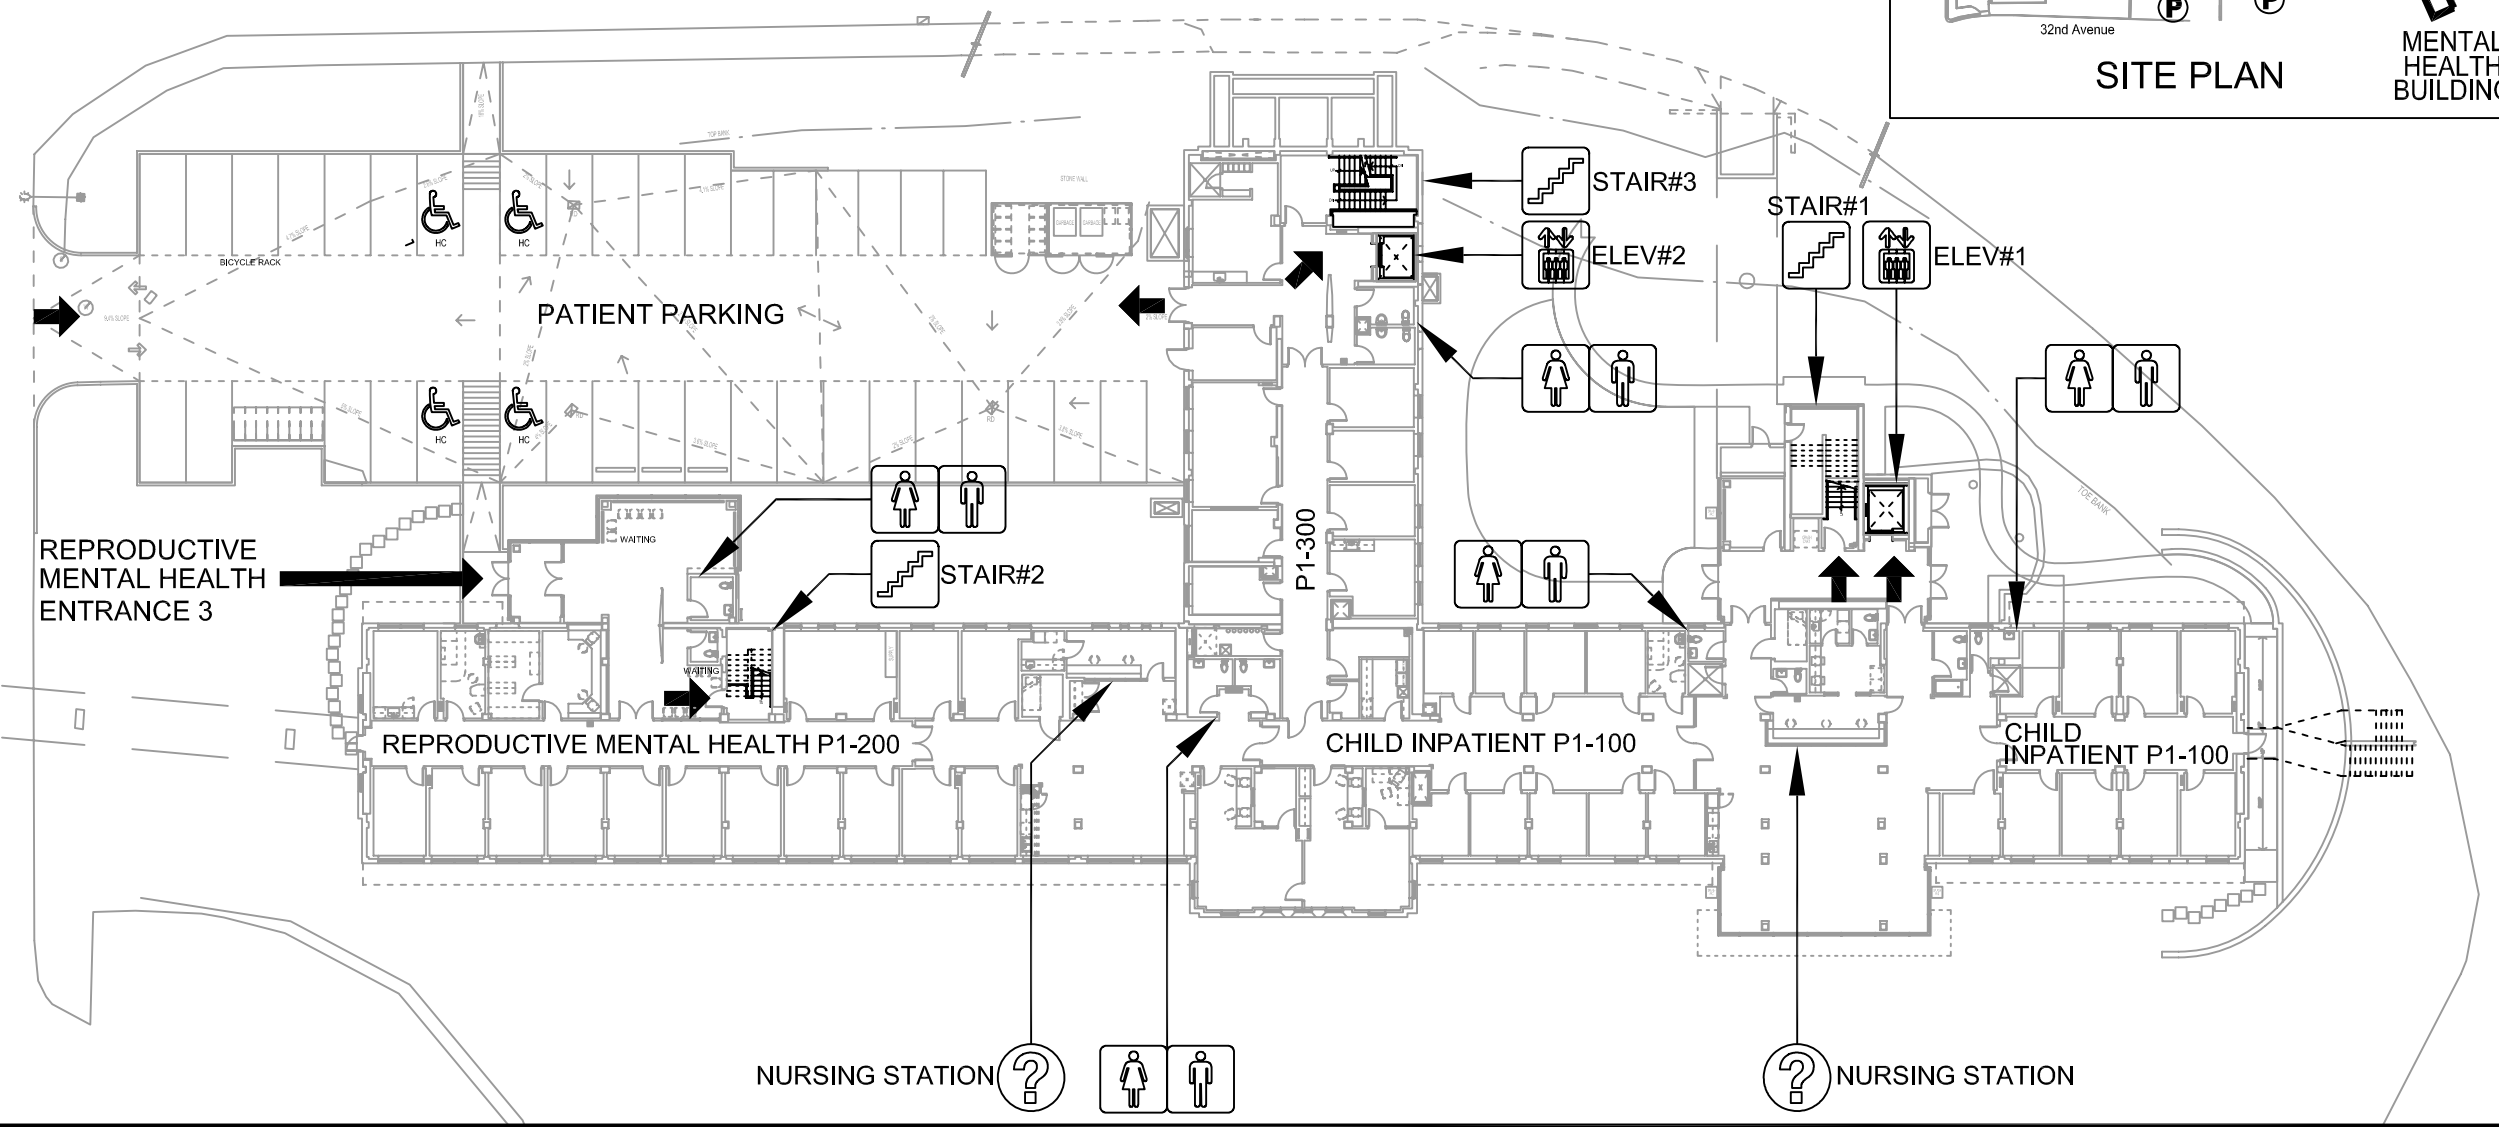

# MENTAL HEALTH BUILDING

4555 Heather Street, Vancouver, B.C. V6H 3N1

## LEVEL P1 (FIRST) FLOOR MAP

### LEGEND

-  INFORMATION
-  WASHROOMS
-  STAIR
-  ELEVATOR

V:\Drawing\_files\BUILDINGS\MENTAL HEALTH\FIRST.dwg, 4/24/2007 2:38:05 PM